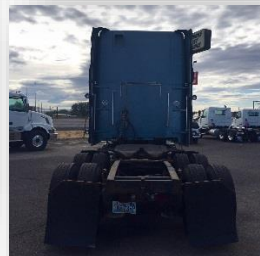

Yakima
Ellensburg
Wenatchee

509-575-8888
509-962-8881
509-665-8383

Price: \$19,500.00

Stock: 2997

Make: FREIGHTLINER

Model: CLASSIC XL

Year: 2006

Mileage: 804,158

Engine: CAT C-15

Horsepower: 435

Transmission: FULLER

Suspension: AIR

Wheelbase: 260

Axle Ratio: 3.55

Notes:

Additional Features: